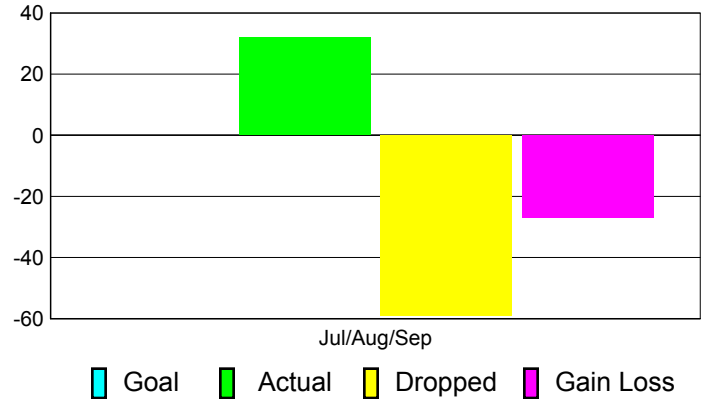

Membership Results 2011-2012

Goal, New, Dropped, Gain/Loss

Comparison of Membership Gain/Loss

Current Year Compared to the Previous Year